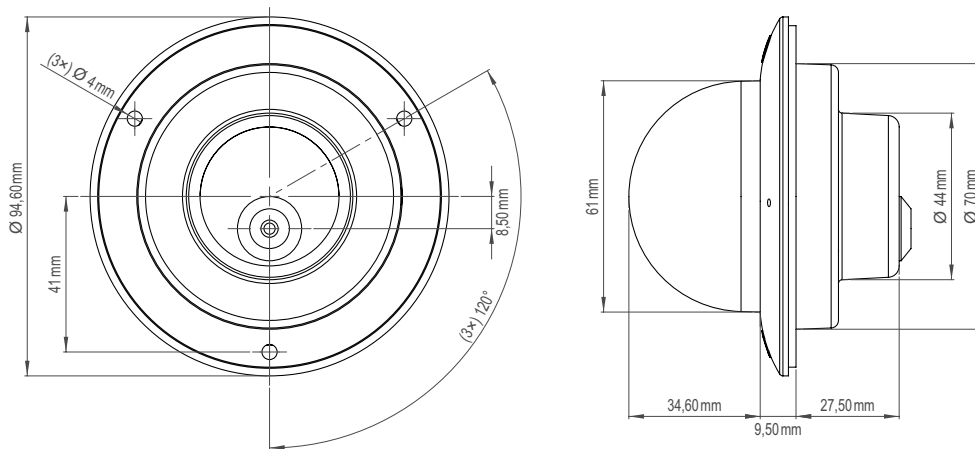

DDF4220HDV

Picodome®

Hybrid High Definition Camera, 1.3 MP, 720p/30, H.264,
Wide Dynamic Range, PoE, Compact Dome Housing

DDF4220HDV-IM