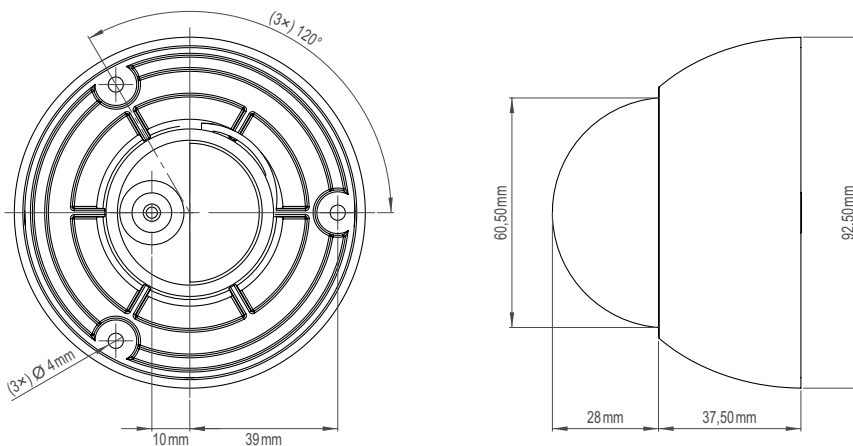

DDF4220HDV-SM