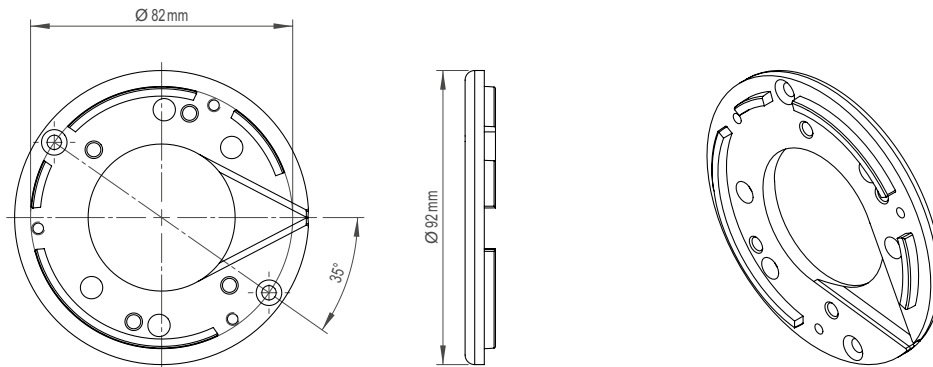

Mounting ring for DDF4220HDV-SM (compatible with flush-mounted sockets according to DIN 49073)

Dallmeier electronic GmbH & Co.KG | Bahnhofstr. 16, 93047 Regensburg, Germany | +49 941 8700-0 | dallmeier.com

All trademarks identified by * are registered trademarks of Dallmeier electronic GmbH & Co.KG.

Specifications subject to change without notice. Errors and misprints excepted. Pictures may differ from the actual product.