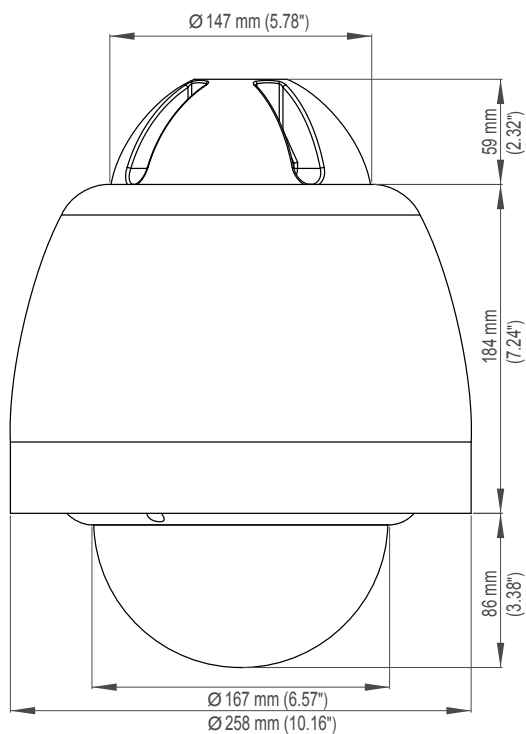

DDZ4200HD Camera Series

High Definition Camera, 2 MP, 1080p/30, H.264, Day/Night (ICR),
Pan/Tilt/Zoom with 20x/30x Optical Zoom, PoE+, Dome Housing

Dallmeier electronic GmbH & Co.KG | Bahnhofstr. 16, 93047 Regensburg, Germany | +49 941 8700-0 | dallmeier.com

All trademarks identified by * are registered trademarks of Dallmeier electronic GmbH & Co.KG.

Specifications subject to change without notice. Errors and misprints excepted. Pictures may differ from the actual product.