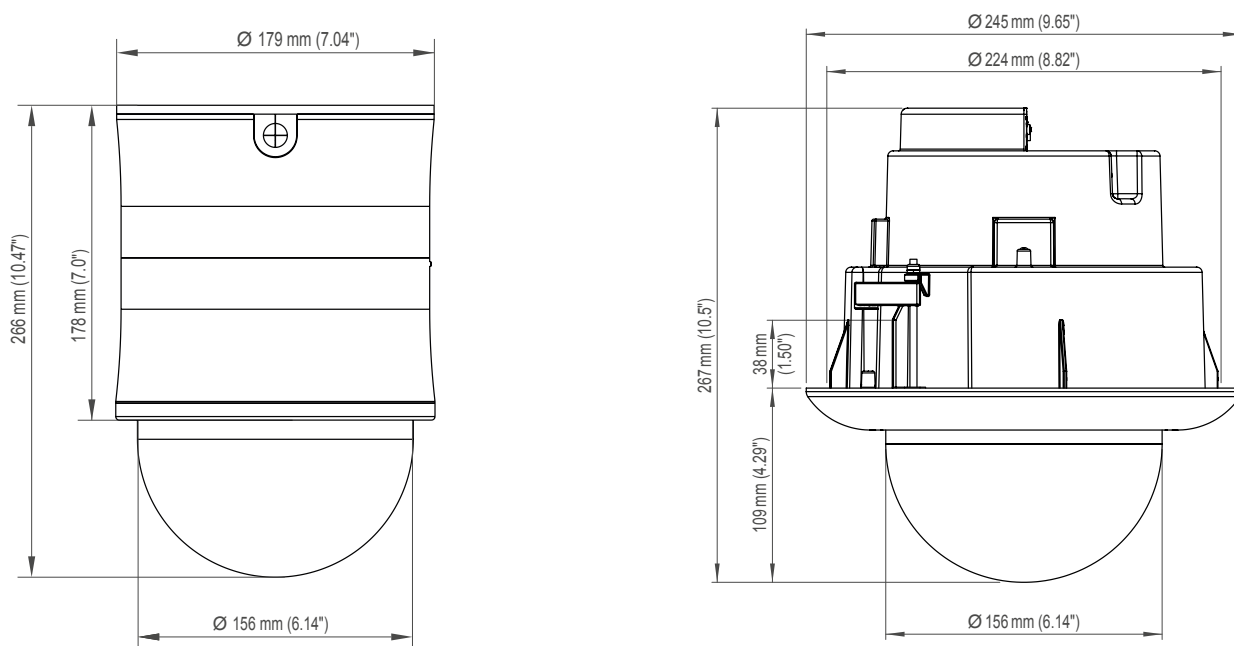

DDZ4200HD Camera Series

High Definition Camera, 2 MP, 1080p/30, H.264, Day/Night (ICR),
Pan/Tilt/Zoom with 20x/30x Optical Zoom, PoE+, Dome Housing

Dallmeier electronic GmbH & Co.KG | Bahnhofstr. 16, 93047 Regensburg, Germany | +49 941 8700-0 | dallmeier.com

All trademarks identified by * are registered trademarks of Dallmeier electronic GmbH & Co.KG.

Specifications subject to change without notice. Errors and misprints excepted. Pictures may differ from the actual product.