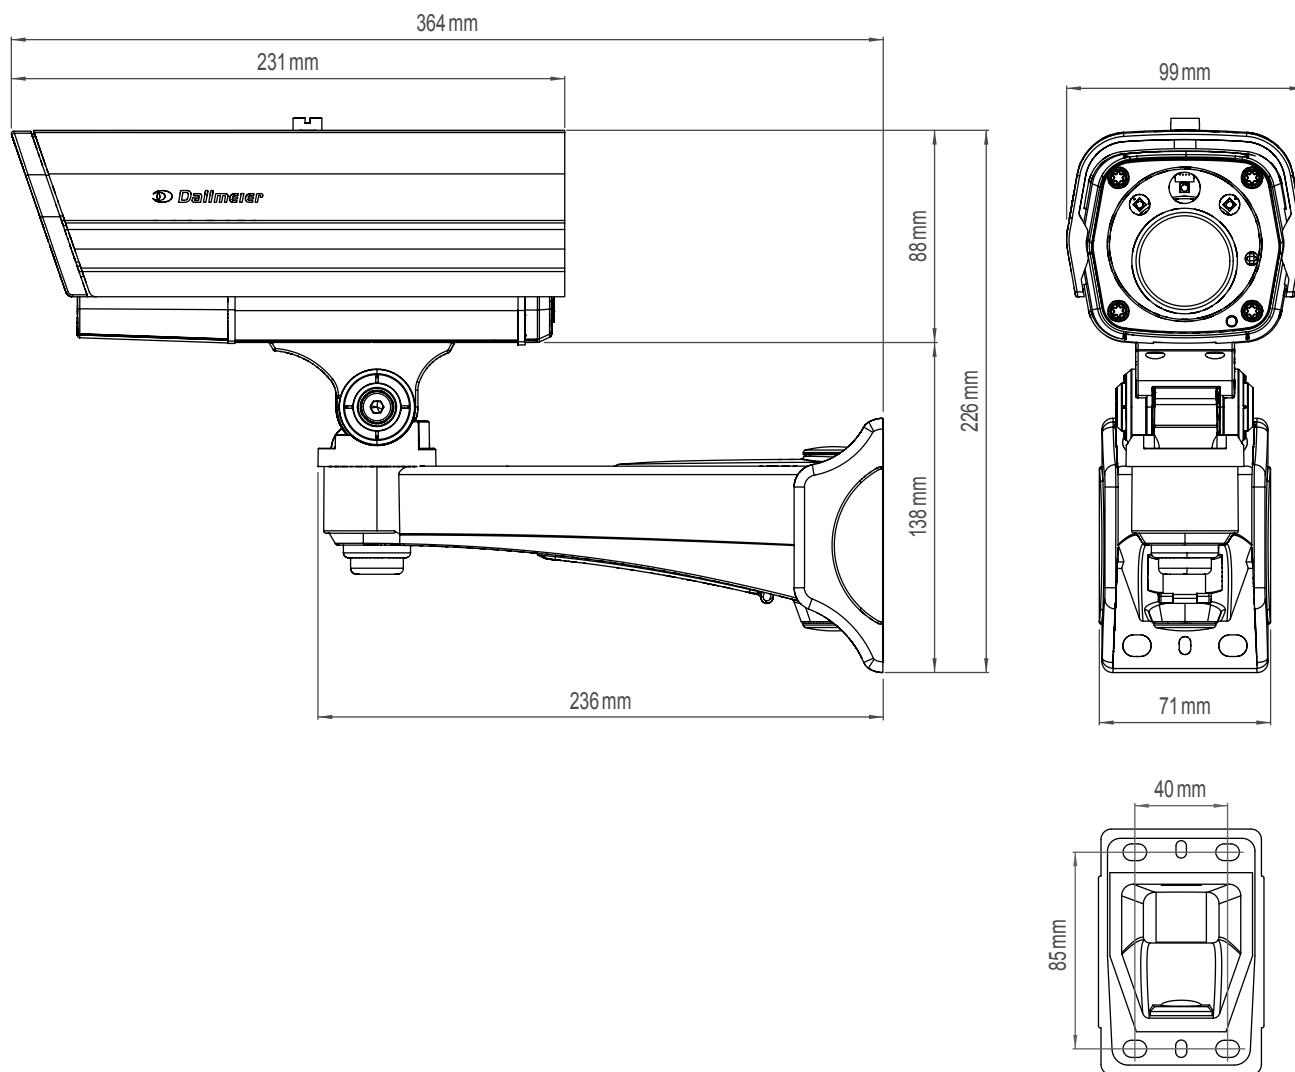

DF5400HD-DN/IR

Ultraline

Ultra High Definition Camera, 4K, 2160p/30, H.264, Day/Night (ICR), WDR, Integrated IR Illumination, Motor-driven Varifocal Lens, PoE, Box Housing With Wall Mount Bracket

Dallmeier electronic GmbH & Co.KG | Bahnhofstr. 16, 93047 Regensburg, Germany | +49 941 8700-0 | dallmeier.com

All trademarks identified by * are registered trademarks of Dallmeier electronic GmbH & Co.KG.

Third-party trademarks are named for information purposes only. Dallmeier electronic respects the intellectual property of third parties and always attempts to ensure the complete identification of third-party trademarks and indication of the respective holder of rights. In case that protected rights are not indicated separately, this circumstance is no reason to assume that the respective trademark is unprotected.

Specifications subject to change without notice. Errors and misprints excepted. Pictures may differ from the actual product.

See more.