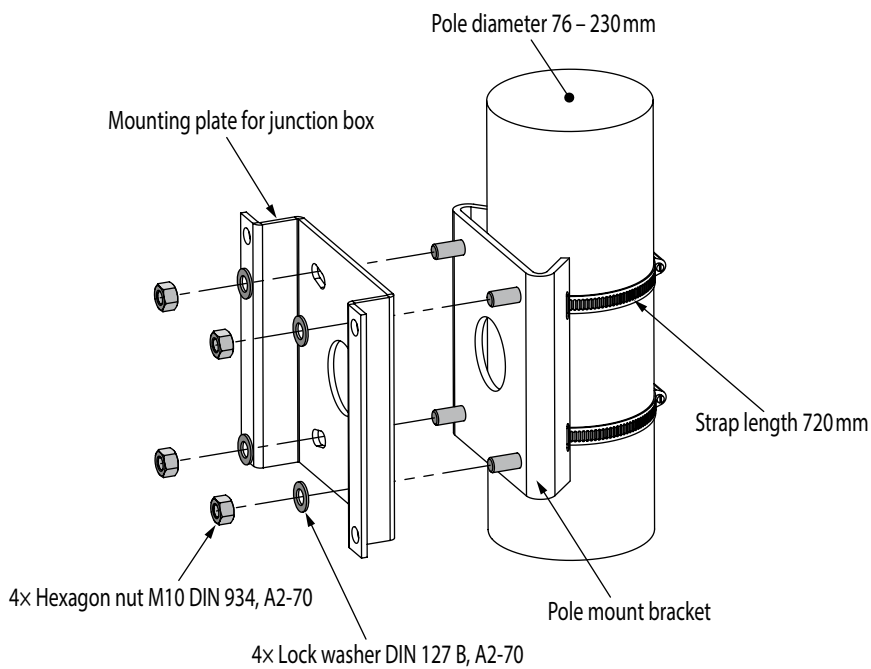

Pole Mount Bracket

Outdoor, White, Diameter 76-230 mm, for Weather-Proof Housing

- Die-cast aluminium
- Color RAL 9016 traffic white
- Load rating 9 kg (19.84 lb)
- Weight 0.8 kg (1.76 lb)
- Suitable for poles with 76-230 mm (3.0"-9.0") diameter
- Suitable for indoor and outdoor installations

Mounting accessories

001111

Pole Mount Bracket

Outdoor, white, poles with 76-230 mm diameter, for weather-proof housing

Compatible mounting accessories

001115

Mounting Plate

Outdoor, white, for Wall Mount Bracket (surface mounting), for Ceiling Mount Bracket (surface mounting), for Junction Box DJB-115W (corner and pole mounting)

001109

Wall Mount Bracket

Outdoor, white, for weather-proof housing

Pole Mount Bracket

Outdoor, White, Diameter 76-230mm, for Weather-Proof Housing

Installation Examples

Fig. 1: Wall mount bracket to pole mount bracket

Fig. 2: Mounting plate to pole mount bracket

Pole Mount Bracket

Outdoor, White, Diameter 76-230mm, for Weather-Proof Housing

Installation Examples

Fig. 3: Junction box DJB-115W to mounting plate

Technical Drawings