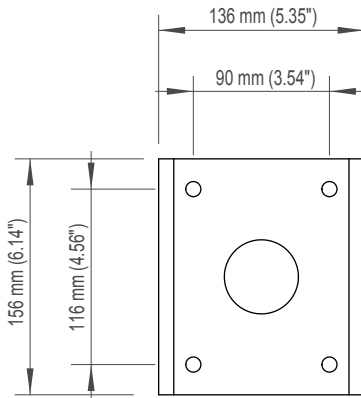

Pole Mount Bracket

Outdoor, White, Diameter 76-230 mm, for Weather-Proof Housing

- Die-cast aluminium
- Color RAL 9016 traffic white
- Load rating 9 kg (19.84 lb)
- Weight 0.8 kg (1.76 lb)
- Suitable for poles with 76-230 mm (3.0"-9.0") diameter
- Suitable for indoor and outdoor installations

Mounting accessories

001111

Pole Mount Bracket

Outdoor, white, poles with 76-230 mm diameter, for weather-proof housing

Compatible mounting accessories

001115

Mounting Plate

Outdoor, white, for Wall Mount Bracket (surface mounting), for Ceiling Mount Bracket (surface mounting), for Junction Box DJB-115W (corner and pole mounting)

001109

Wall Mount Bracket

Outdoor, white, for weather-proof housing

Pole Mount Bracket

Outdoor, White, Diameter 76-230mm, for Weather-Proof Housing

Installation Examples

Fig. 1: Wall mount bracket to pole mount bracket

Fig. 2: Mounting plate to pole mount bracket

Pole Mount Bracket

Outdoor, White, Diameter 76-230mm, for Weather-Proof Housing

Installation Examples

Fig. 3: Junction box DJB-115W to mounting plate

Technical Drawings