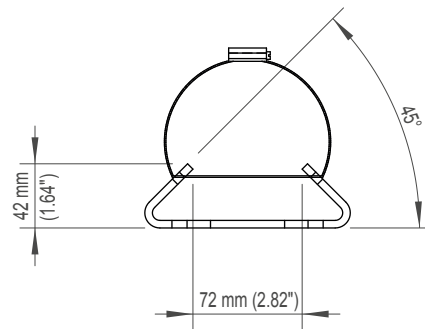

Pole Mount Bracket

Outdoor, White, Diameter 76-230 mm, for Weather-Proof Housing

- Die-cast aluminium
- Color RAL 9016 traffic white
- Load rating 9 kg (19.84 lb)
- Weight 0.8 kg (1.76 lb)
- Suitable for poles with 76-230 mm (3.0"-9.0") diameter
- Suitable for indoor and outdoor installations

Mounting accessories

001111

Pole Mount Bracket

Outdoor, white, poles with 76-230 mm diameter, for weather-proof housing

Compatible mounting accessories

001115

Mounting Plate

Outdoor, white, for Wall Mount Bracket (surface mounting), for Ceiling Mount Bracket (surface mounting), for Junction Box DJB-115W (corner and pole mounting)

001109

Wall Mount Bracket

Outdoor, white, for weather-proof housing

Pole Mount Bracket

Outdoor, White, Diameter 76-230mm, for Weather-Proof Housing

Installation Examples

Fig. 1: Wall mount bracket to pole mount bracket

Fig. 2: Mounting plate to pole mount bracket

Pole Mount Bracket

Outdoor, White, Diameter 76-230mm, for Weather-Proof Housing

Installation Examples

Fig. 3: Junction box DJB-115W to mounting plate

Technical Drawings