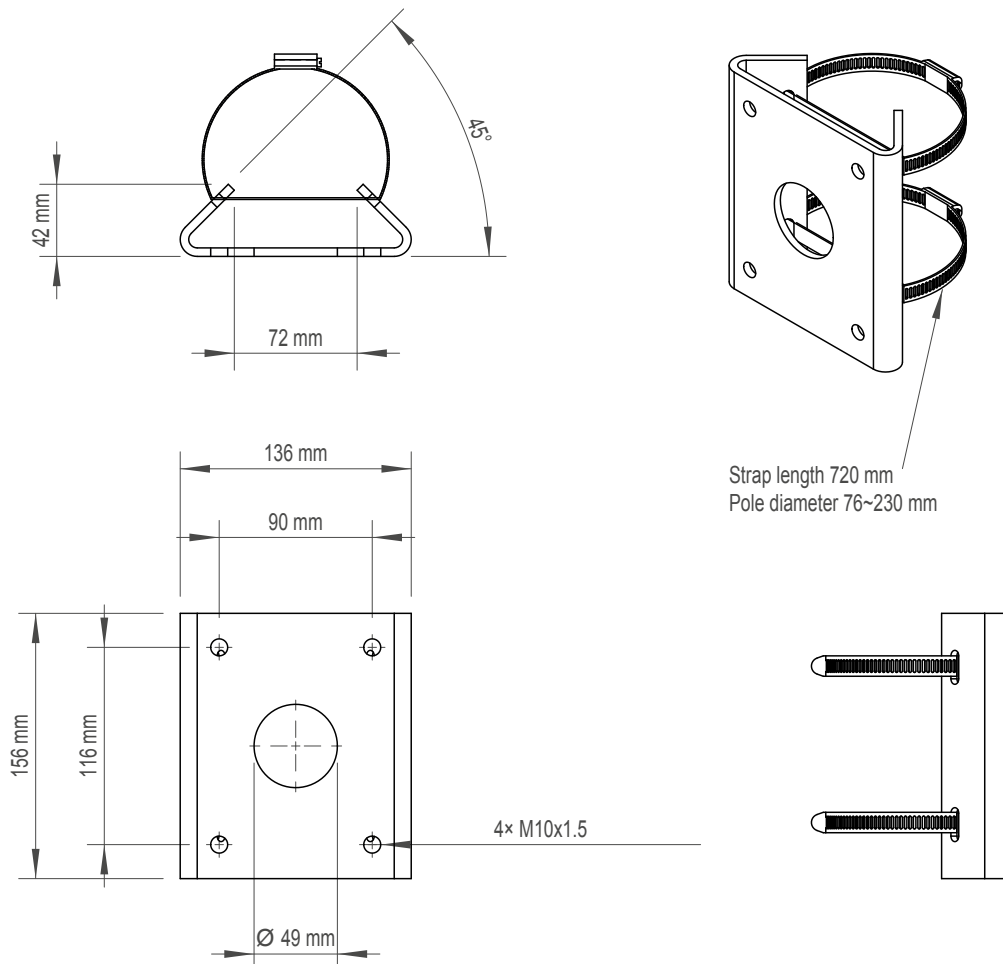

Pole Mount Bracket

Outdoor, White, Diameter 76-230 mm, for Weather-Proof Housing

- Die-cast aluminium
- Color RAL 9016 traffic white
- Load rating 9 kg (19.84 lb)
- Weight 0.8 kg (1.76 lb)
- Suitable for poles with 76-230 mm (3.0"-9.0") diameter
- Suitable for indoor and outdoor installations

001109

Wall Mount Bracket

Outdoor, white, for weather-proof housing

Pole Mount Bracket

Outdoor, White, Diameter 76-230mm, for Weather-Proof Housing

Installation Examples

Fig. 1: Wall mount bracket to pole mount bracket

Fig. 2: Mounting plate to pole mount bracket

Pole Mount Bracket

Outdoor, White, Diameter 76-230mm, for Weather-Proof Housing

Installation Examples

Fig. 3: Junction box DJB-115W to mounting plate

Technical Drawings

Fig. 5: Pole Mount Bracket