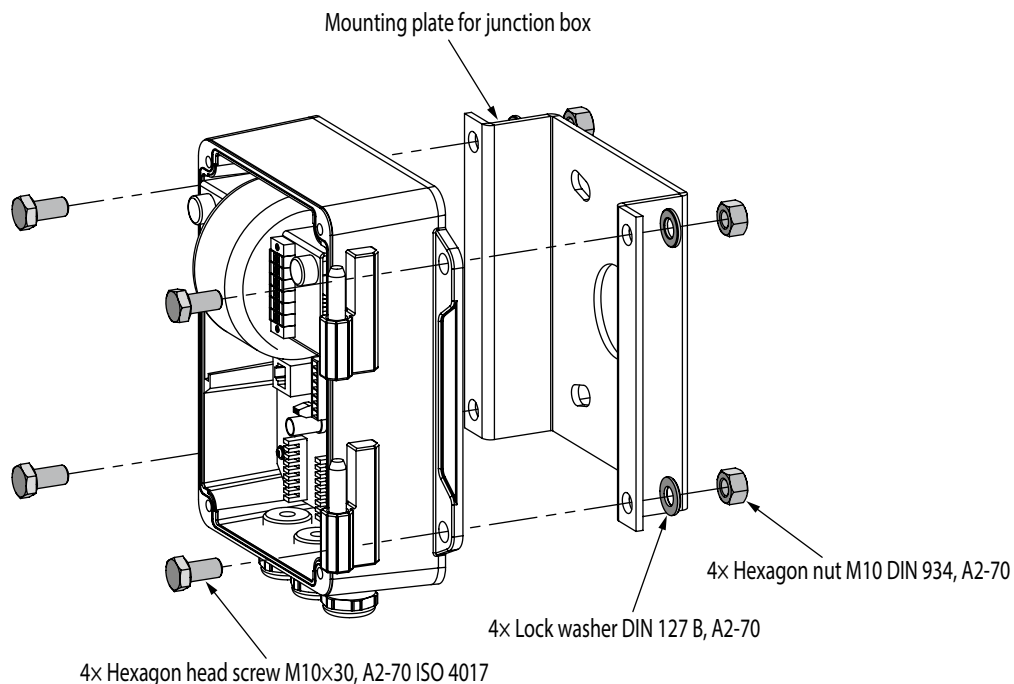

Pole Mount Bracket

Outdoor, White, Diameter 76-230 mm, for Weather-Proof Housing

- Die-cast aluminium
- Color RAL 9016 traffic white
- Load rating 9 kg (19.84 lb)
- Weight 0.8 kg (1.76 lb)
- Suitable for poles with 76-230 mm (3.0"-9.0") diameter
- Suitable for indoor and outdoor installations

Mounting accessories

001111

Pole Mount Bracket

Outdoor, white, poles with 76-230 mm diameter, for weather-proof housing

Compatible mounting accessories

001115

Mounting Plate

Outdoor, white, for Wall Mount Bracket (surface mounting), for Ceiling Mount Bracket (surface mounting), for Junction Box DJB-115W (corner and pole mounting)

001109

Wall Mount Bracket

Outdoor, white, for weather-proof housing

Pole Mount Bracket

Outdoor, White, Diameter 76-230mm, for Weather-Proof Housing

Installation Examples

Fig. 1: Wall mount bracket to pole mount bracket

Fig. 2: Mounting plate to pole mount bracket

Pole Mount Bracket

Outdoor, White, Diameter 76-230mm, for Weather-Proof Housing

Installation Examples

Fig. 3: Junction box DJB-115W to mounting plate

Technical Drawings