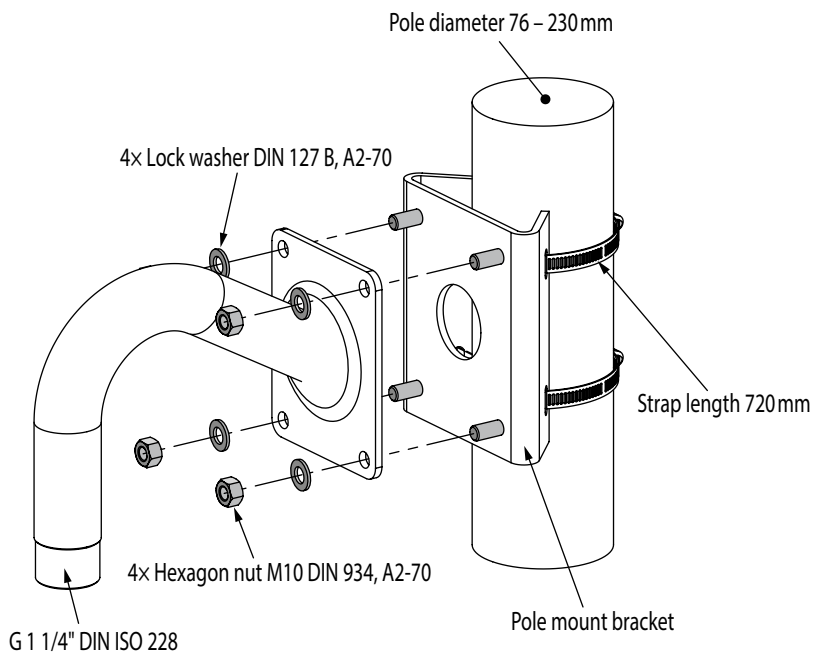

Pole Mount Bracket

Outdoor, White, Diameter 76-230 mm, for Weather-Proof Housing

- Die-cast aluminium
- Color RAL 9016 traffic white
- Load rating 9 kg (19.84 lb)
- Weight 0.8 kg (1.76 lb)
- Suitable for poles with 76-230 mm (3.0"-9.0") diameter
- Suitable for indoor and outdoor installations

Mounting accessories

001111

Pole Mount Bracket

Outdoor, white, poles with 76-230 mm diameter, for weather-proof housing

Compatible mounting accessories

001115

Mounting Plate

Outdoor, white, for Wall Mount Bracket (surface mounting), for Ceiling Mount Bracket (surface mounting), for Junction Box DJB-115W (corner and pole mounting)

001109

Wall Mount Bracket

Outdoor, white, for weather-proof housing

Pole Mount Bracket

Outdoor, White, Diameter 76-230mm, for Weather-Proof Housing

Installation Examples

Fig. 1: Wall mount bracket to pole mount bracket

Fig. 2: Mounting plate to pole mount bracket

Pole Mount Bracket

Outdoor, White, Diameter 76-230mm, for Weather-Proof Housing

Installation Examples

Fig. 3: Junction box DJB-115W to mounting plate

Technical Drawings