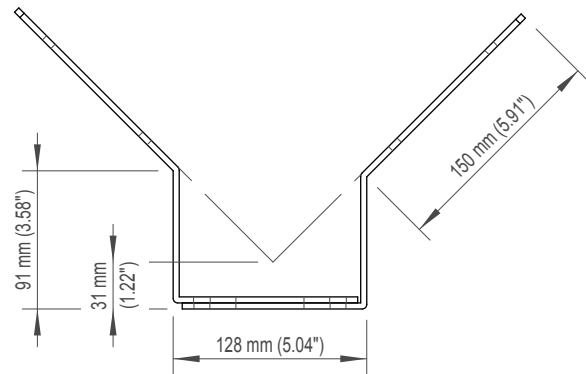

Corner Mount Bracket

Outdoor, White, for Weather-Proof Housing

- Die-cast aluminium
- Color RAL 9016 traffic white
- Load rating 20 kg (44 lb)
- Weight 1.2 kg (2.64 lb)
- Suitable for indoor and outdoor installations