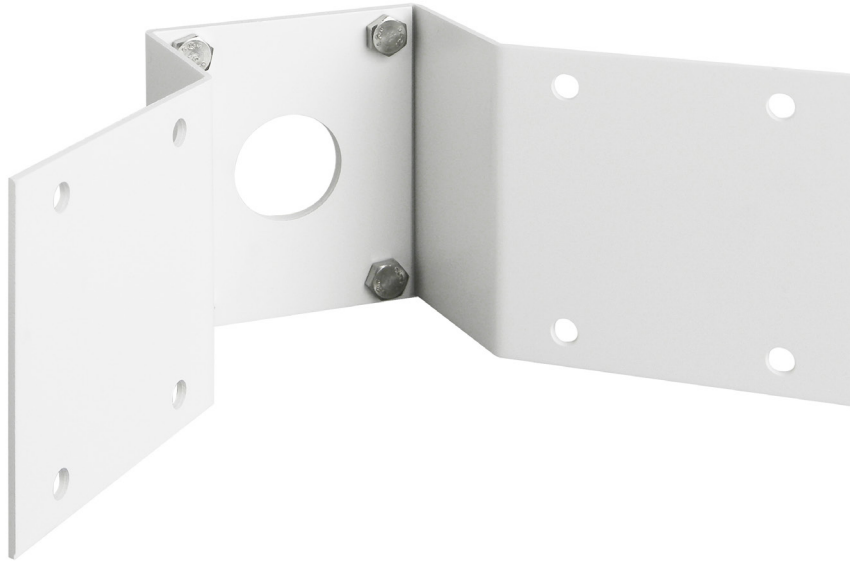

Corner Mount Bracket

Outdoor, White, for Weather-Proof Housing

- Die-cast aluminium
- Color RAL 9016 traffic white
- Load rating 20 kg (44 lb)
- Weight 1.2 kg (2.64 lb)
- Suitable for indoor and outdoor installations

Mounting accessories

001112

Corner Mount Bracket
Outdoor, white, for weather-proof housing

Compatible mounting accessories

001115

Mounting Plate
Outdoor, white,
for Wall Mount Bracket (surface mounting),
for Ceiling Mount Bracket (surface mounting),
for Junction Box DJB-115W (corner and pole mounting)

001109

Wall Mount Bracket
Outdoor, white, for weather-proof housing

Corner Mount Bracket

Outdoor, White, for Weather-Proof Housing

Installation Examples

Fig. 1: Wall mount bracket to corner mount bracket

Fig. 2: Mounting plate to corner mount bracket

Corner Mount Bracket

Outdoor, White, for Weather-Proof Housing

Installation Examples

Fig. 3: Junction box DJB-115W to mounting plate

Technical Drawing

Fig. 4: Corner mount bracket