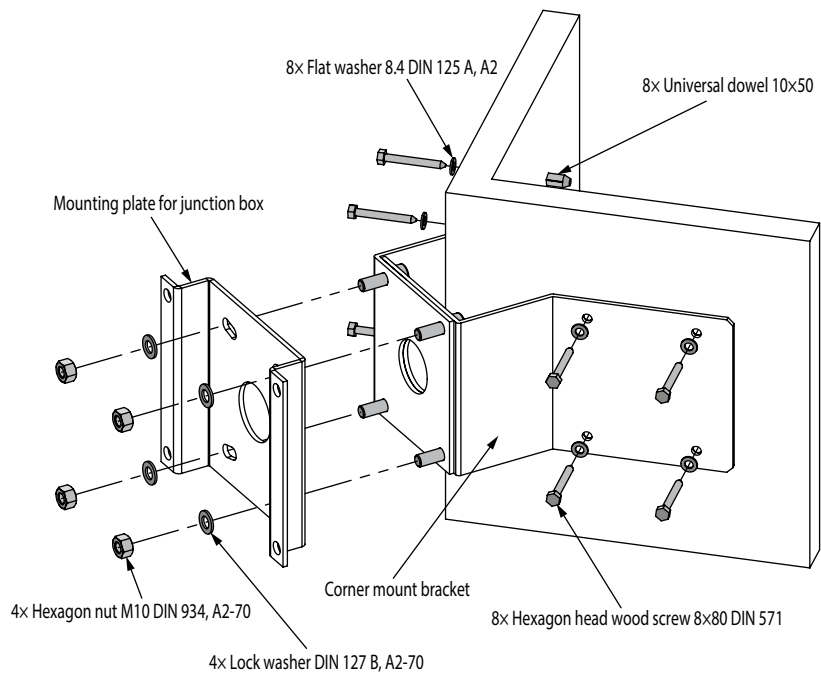

Corner Mount Bracket

Outdoor, White, for Weather-Proof Housing

- Die-cast aluminium
- Color RAL 9016 traffic white
- Load rating 20 kg (44 lb)
- Weight 1.2 kg (2.64 lb)
- Suitable for indoor and outdoor installations

Mounting accessories

001112

Corner Mount Bracket
Outdoor, white, for weather-proof housing

Compatible mounting accessories

001115

Mounting Plate
Outdoor, white,
for Wall Mount Bracket (surface mounting),
for Ceiling Mount Bracket (surface mounting),
for Junction Box DJB-115W (corner and pole mounting)

001109

Wall Mount Bracket
Outdoor, white, for weather-proof housing

Corner Mount Bracket

Outdoor, White, for Weather-Proof Housing

Installation Examples

Fig. 1: Wall mount bracket to corner mount bracket

Fig. 2: Mounting plate to corner mount bracket

Corner Mount Bracket

Outdoor, White, for Weather-Proof Housing

Installation Examples

Fig. 3: Junction box DJB-115W to mounting plate

Technical Drawing

Fig. 4: Corner mount bracket