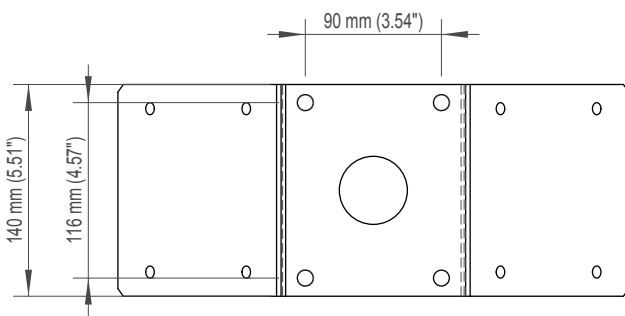

Corner Mount Bracket

Outdoor, White, for Weather-Proof Housing

- Die-cast aluminium
- Color RAL 9016 traffic white
- Load rating 20 kg (44 lb)
- Weight 1.2 kg (2.64 lb)
- Suitable for indoor and outdoor installations