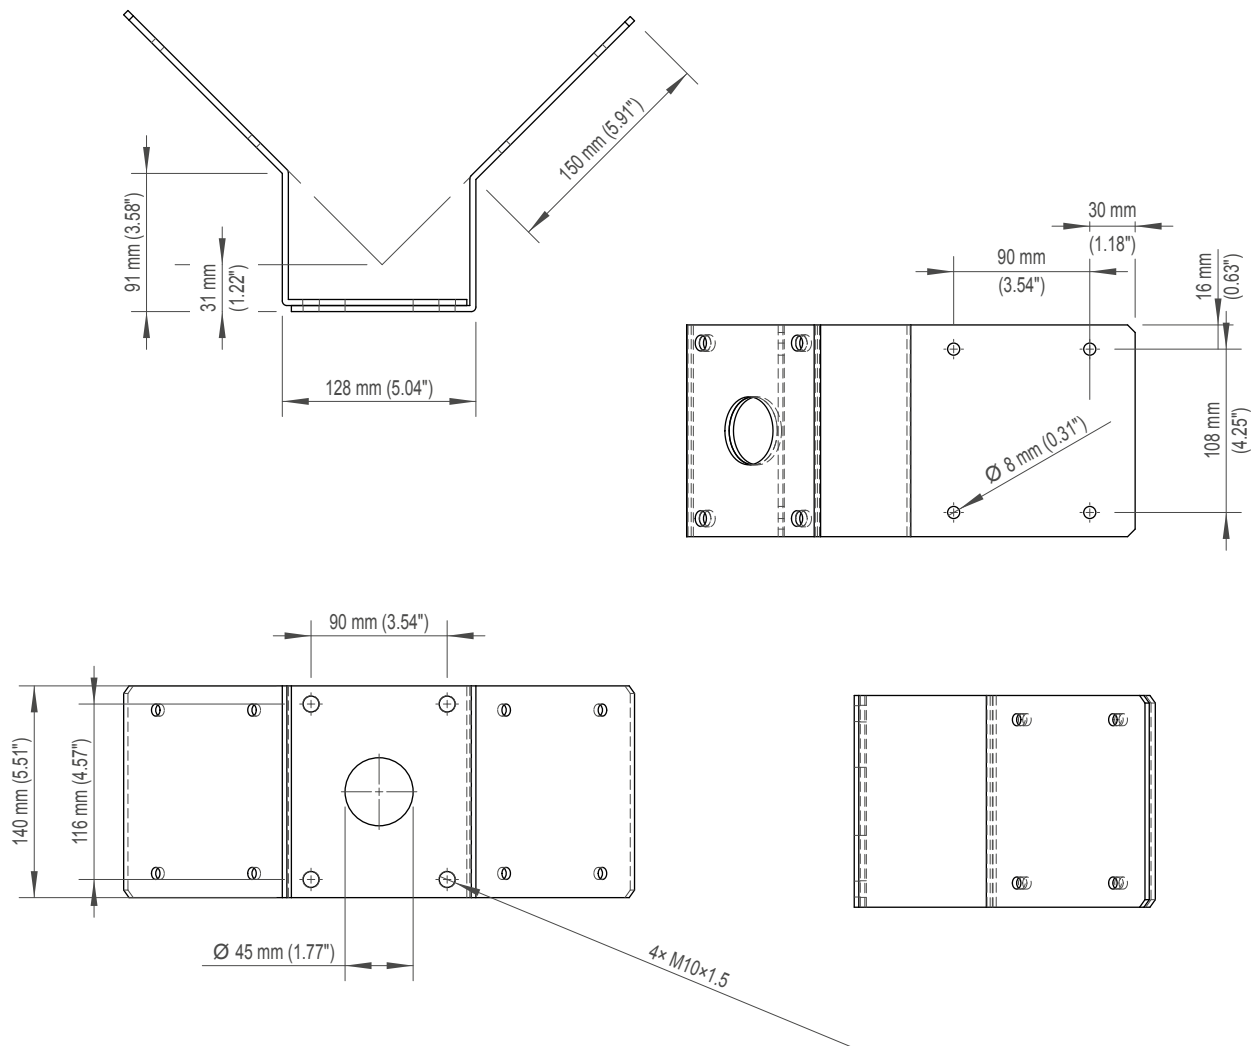

Corner Mount Bracket

Outdoor, White, for Weather-Proof Housing

- Die-cast aluminium
- Color RAL 9016 traffic white
- Load rating 20 kg (44 lb)
- Weight 1.2 kg (2.64 lb)
- Suitable for indoor and outdoor installations

Corner Mount Bracket

Outdoor, White, for Weather-Proof Housing

Installation Examples

Fig. 3: Junction box DJB-115W to mounting plate

Technical Drawing

Fig. 4: Corner mount bracket