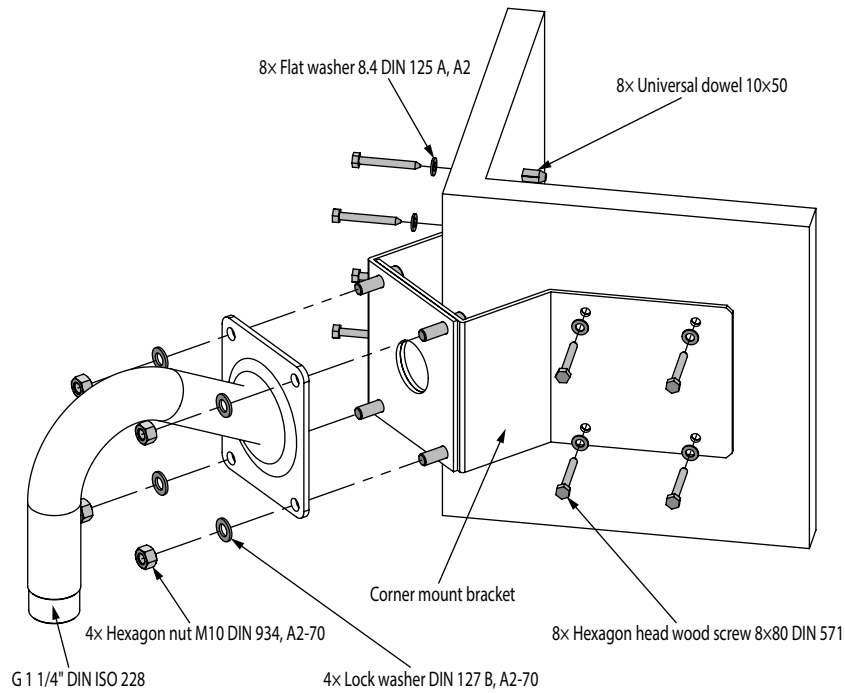

Corner Mount Bracket

Outdoor, White, for Weather-Proof Housing

- Die-cast aluminium
- Color RAL 9016 traffic white
- Load rating 20 kg (44 lb)
- Weight 1.2 kg (2.64 lb)
- Suitable for indoor and outdoor installations

Mounting accessories

001112

Corner Mount Bracket
Outdoor, white, for weather-proof housing

Compatible mounting accessories

001115

Mounting Plate
Outdoor, white,
for Wall Mount Bracket (surface mounting),
for Ceiling Mount Bracket (surface mounting),
for Junction Box DJB-115W (corner and pole mounting)

001109

Wall Mount Bracket
Outdoor, white, for weather-proof housing

Corner Mount Bracket

Outdoor, White, for Weather-Proof Housing

Installation Examples

Fig. 1: Wall mount bracket to corner mount bracket

Fig. 2: Mounting plate to corner mount bracket

Corner Mount Bracket

Outdoor, White, for Weather-Proof Housing

Installation Examples

Fig. 3: Junction box DJB-115W to mounting plate

Technical Drawing

Fig. 4: Corner mount bracket