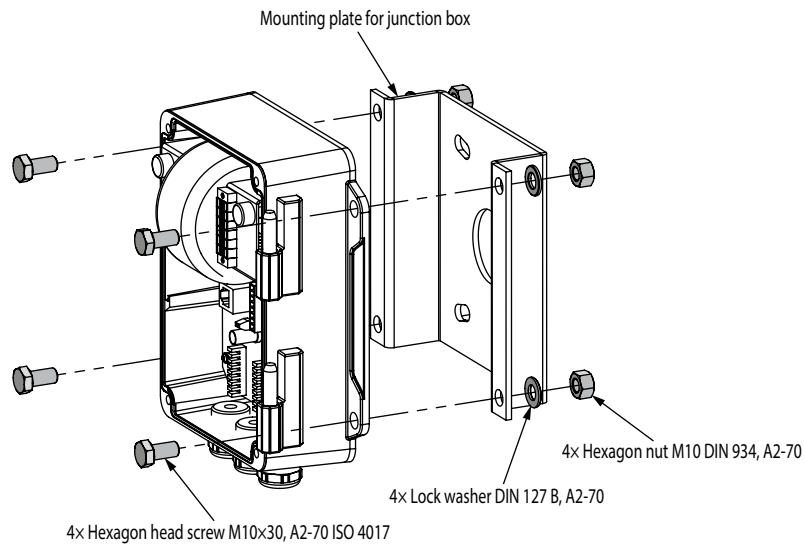

Corner Mount Bracket

Outdoor, White, for Weather-Proof Housing

- Die-cast aluminium
- Color RAL 9016 traffic white
- Load rating 20 kg (44 lb)
- Weight 1.2 kg (2.64 lb)
- Suitable for indoor and outdoor installations

Corner Mount Bracket

Outdoor, White, for Weather-Proof Housing

Installation Examples

Fig. 3: Junction box DJB-115W to mounting plate

Technical Drawing

Fig. 4: Corner mount bracket