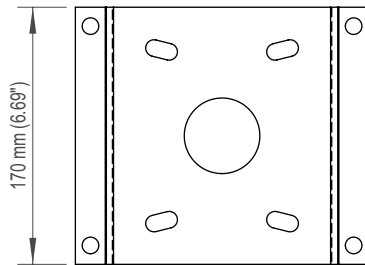

Mounting Plate

Outdoor, White, for Weather-Proof Housing

- Die-cast aluminium
- Color RAL 9016 traffic white
- Load rating 10 kg (22 lb)
- Weight 0.44 kg (0.97 lb)
- Suitable for indoor and outdoor installations

Outdoor, white, poles with 76-230 mm diameter, for weather-proof housing

001109

Wall Mount Bracket

Outdoor, white, for weather-proof housing

001117

Ceiling Mount Bracket

Outdoor, white, for weather-proof housing