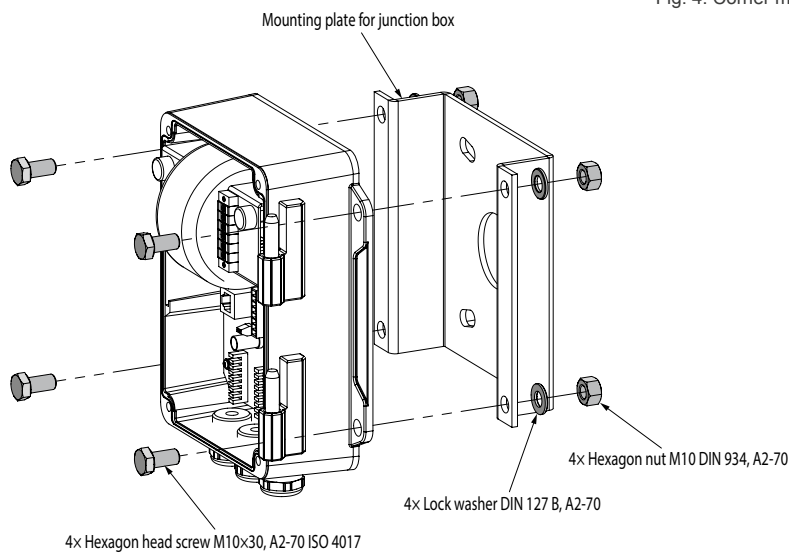

Outdoor, white, poles with 76-230 mm diameter, for weather-proof housing

001109

Wall Mount Bracket

Outdoor, white, for weather-proof housing

001117

Ceiling Mount Bracket

Outdoor, white, for weather-proof housing

Mounting Plate

Outdoor, White, for Weather-Proof Housing

Installation Examples

Fig. 1: Wall mount bracket outdoor – on-wall wiring

Fig. 2: Ceiling mount bracket – on-wall wiring

Mounting Plate

Outdoor, White, for Weather-Proof Housing

Installation Examples

Fig. 3: Pole mounting

Fig. 4: Corner mounting

Fig. 5: Junction box DJB-115W

Mounting Plate

Outdoor, White, for Weather-Proof Housing

Technical Drawings

Fig. 6: Mounting plate