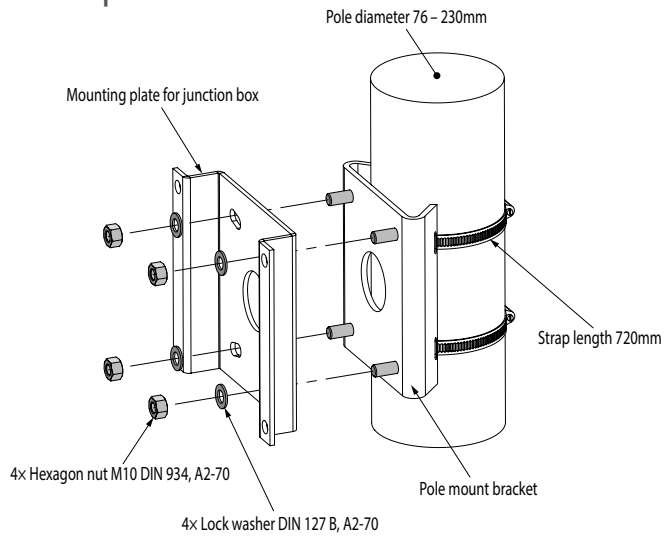

Outdoor, white, poles with 76-230 mm diameter, for weather-proof housing

001109

Wall Mount Bracket

Outdoor, white, for weather-proof housing

001117

Ceiling Mount Bracket

Outdoor, white, for weather-proof housing

Mounting Plate

Outdoor, White, for Weather-Proof Housing

Installation Examples

Fig. 1: Wall mount bracket outdoor – on-wall wiring

Fig. 2: Ceiling mount bracket – on-wall wiring

Mounting Plate

Outdoor, White, for Weather-Proof Housing

Installation Examples

Fig. 3: Pole mounting

Fig. 4: Corner mounting

Fig. 5: Junction box DJB-115W

Mounting Plate

Outdoor, White, for Weather-Proof Housing

Technical Drawings

Fig. 6: Mounting plate