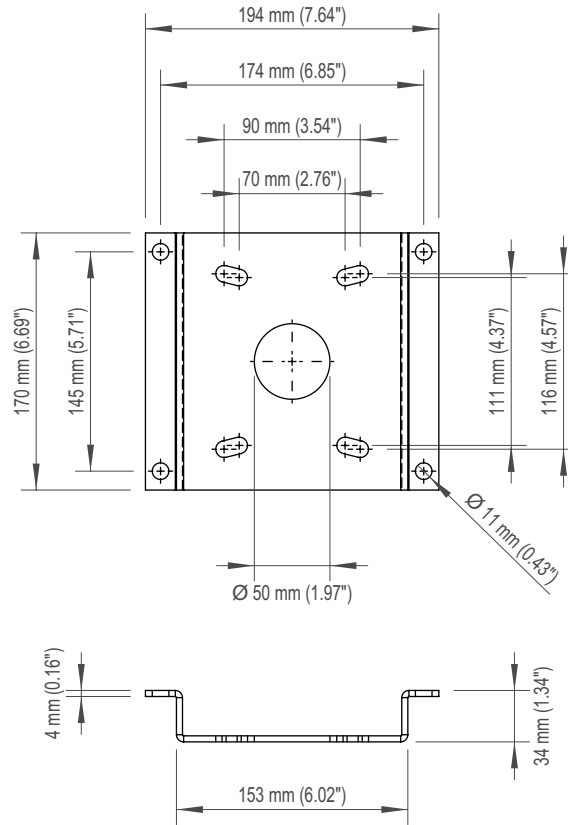

Mounting Plate

Outdoor, White, for Weather-Proof Housing

- Die-cast aluminium
- Color RAL 9016 traffic white
- Load rating 10 kg (22 lb)
- Weight 0.44 kg (0.97 lb)
- Suitable for indoor and outdoor installations

Outdoor, white, poles with 76-230 mm diameter, for weather-proof housing

001109

Wall Mount Bracket

Outdoor, white, for weather-proof housing

001117

Ceiling Mount Bracket

Outdoor, white, for weather-proof housing

Mounting Plate

Outdoor, White, for Weather-Proof Housing

Installation Examples

Fig. 1: Wall mount bracket outdoor – on-wall wiring

Fig. 2: Ceiling mount bracket – on-wall wiring

Mounting Plate

Outdoor, White, for Weather-Proof Housing

Installation Examples

Fig. 3: Pole mounting

Fig. 4: Corner mounting

Fig. 5: Junction box DJB-115W

Mounting Plate

Outdoor, White, for Weather-Proof Housing

Technical Drawings

Fig. 6: Mounting plate