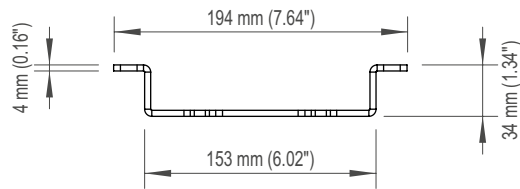

Mounting Plate

Outdoor, White, for Weather-Proof Housing

- Die-cast aluminium
- Color RAL 9016 traffic white
- Load rating 10 kg (22 lb)
- Weight 0.44 kg (0.97 lb)
- Suitable for indoor and outdoor installations

Outdoor, white, poles with 76-230 mm diameter, for weather-proof housing

001109

Wall Mount Bracket

Outdoor, white, for weather-proof housing

001117

Ceiling Mount Bracket

Outdoor, white, for weather-proof housing