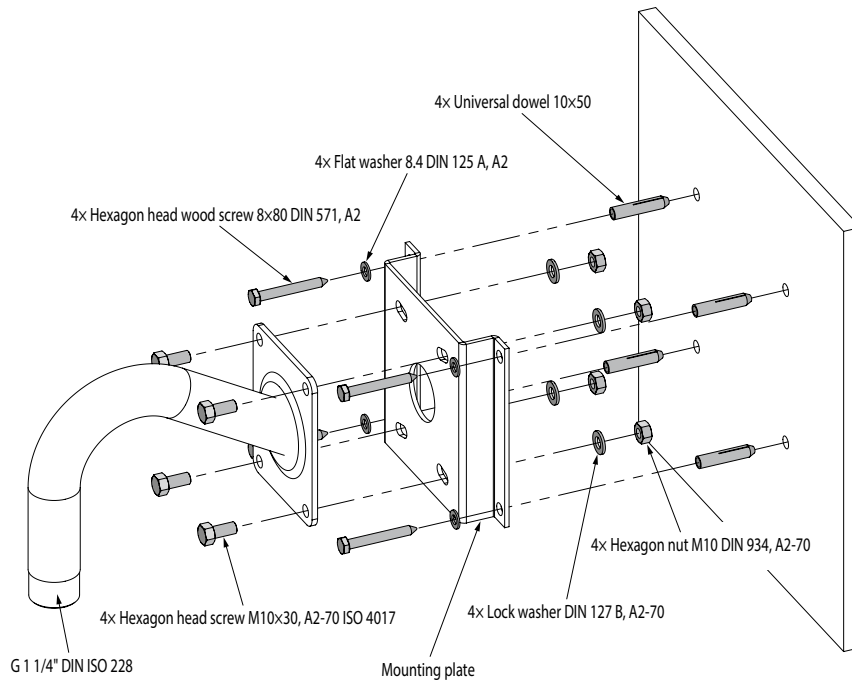

Mounting Plate

Outdoor, White, for Weather-Proof Housing

- Die-cast aluminium
- Color RAL 9016 traffic white
- Load rating 10 kg (22 lb)
- Weight 0.44 kg (0.97 lb)
- Suitable for indoor and outdoor installations

Outdoor, white, poles with 76-230 mm diameter, for weather-proof housing

001109

Wall Mount Bracket

Outdoor, white, for weather-proof housing

001117

Ceiling Mount Bracket

Outdoor, white, for weather-proof housing

Mounting Plate

Outdoor, White, for Weather-Proof Housing

Installation Examples

Fig. 1: Wall mount bracket outdoor – on-wall wiring

Fig. 2: Ceiling mount bracket – on-wall wiring

Mounting Plate

Outdoor, White, for Weather-Proof Housing

Installation Examples

Fig. 3: Pole mounting

Fig. 4: Corner mounting

Fig. 5: Junction box DJB-115W

Mounting Plate

Outdoor, White, for Weather-Proof Housing

Technical Drawings

Fig. 6: Mounting plate