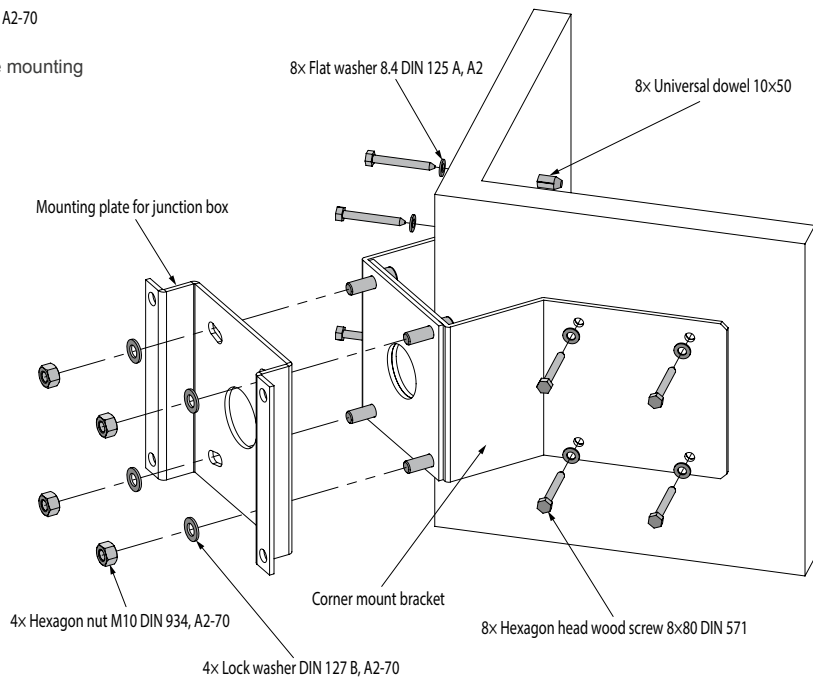

Mounting Plate

Outdoor, White, for Weather-Proof Housing

- Die-cast aluminium
- Color RAL 9016 traffic white
- Load rating 10 kg (22 lb)
- Weight 0.44 kg (0.97 lb)
- Suitable for indoor and outdoor installations

Outdoor, white, poles with 76-230 mm diameter, for weather-proof housing

001109

Wall Mount Bracket

Outdoor, white, for weather-proof housing

001117

Ceiling Mount Bracket

Outdoor, white, for weather-proof housing

Mounting Plate

Outdoor, White, for Weather-Proof Housing

Installation Examples

Fig. 1: Wall mount bracket outdoor – on-wall wiring

Fig. 2: Ceiling mount bracket – on-wall wiring

Mounting Plate

Outdoor, White, for Weather-Proof Housing

Installation Examples

Fig. 3: Pole mounting

Fig. 4: Corner mounting

Fig. 5: Junction box DJB-115W

Mounting Plate

Outdoor, White, for Weather-Proof Housing

Technical Drawings

Fig. 6: Mounting plate