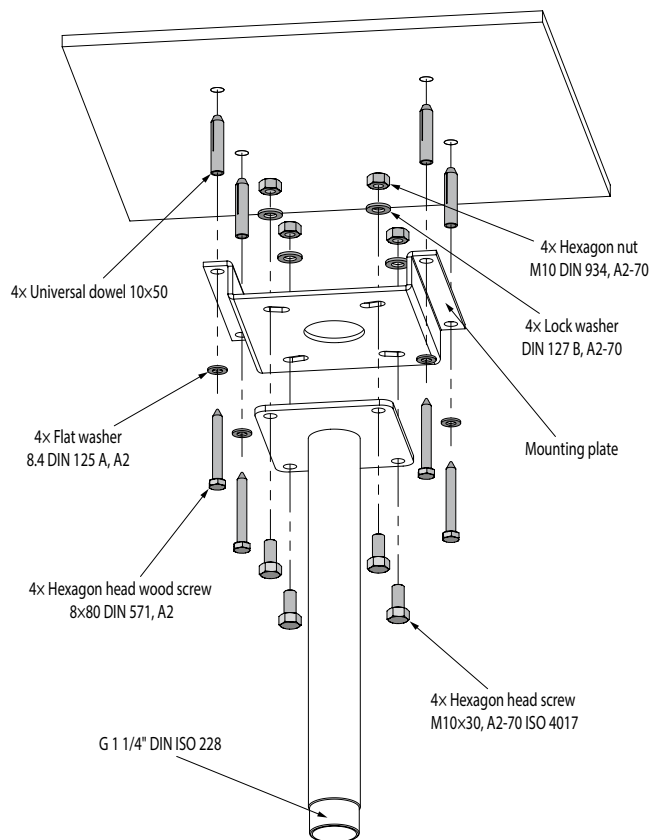

Outdoor, white, poles with 76-230 mm diameter, for weather-proof housing

001109

Wall Mount Bracket

Outdoor, white, for weather-proof housing

001117

Ceiling Mount Bracket

Outdoor, white, for weather-proof housing

Mounting Plate

Outdoor, White, for Weather-Proof Housing

Installation Examples

Fig. 1: Wall mount bracket outdoor – on-wall wiring

Fig. 2: Ceiling mount bracket – on-wall wiring

Mounting Plate

Outdoor, White, for Weather-Proof Housing

Installation Examples

Fig. 3: Pole mounting

Fig. 4: Corner mounting

Fig. 5: Junction box DJB-115W

Mounting Plate

Outdoor, White, for Weather-Proof Housing

Technical Drawings

Fig. 6: Mounting plate