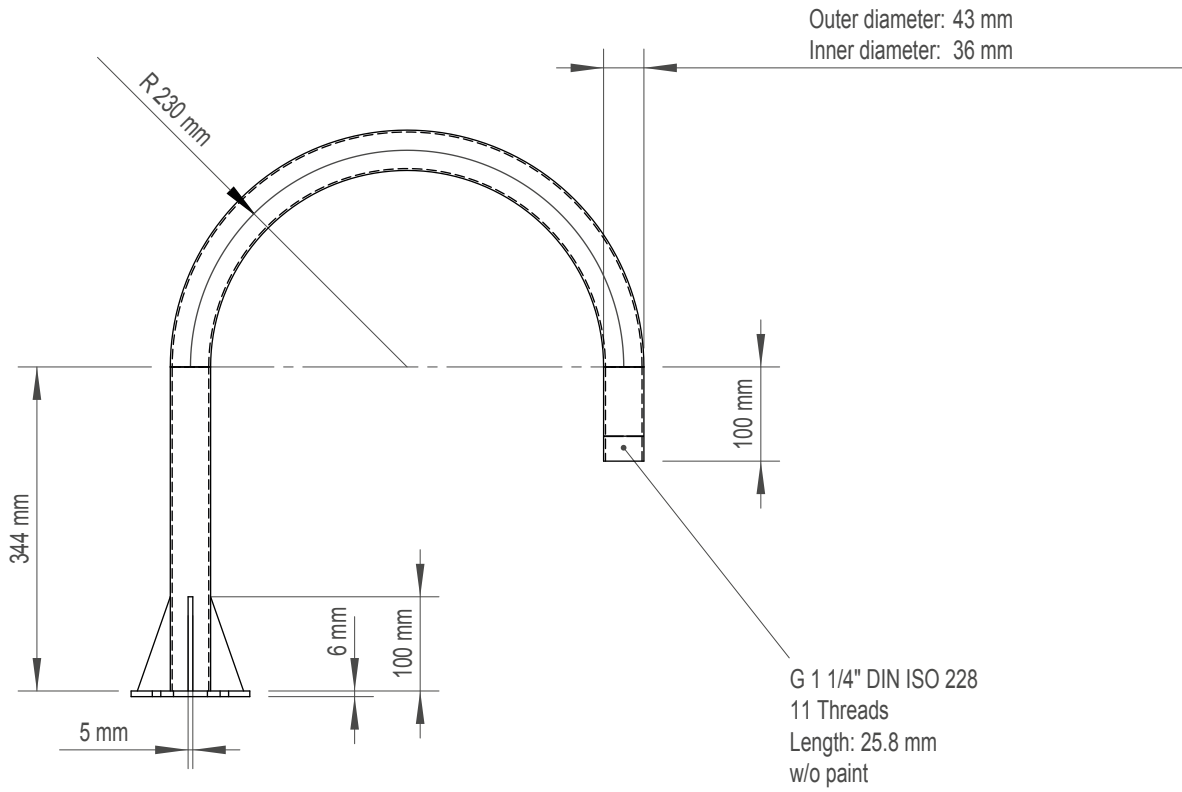

Roof Mount Bracket

Outdoor, White, Swan Neck, for Weather-Proof Housing

- Die-cast aluminium
- Color RAL 9016 traffic white
- Load rating 9 kg (19.84 lb)
- Weight 1.3 kg (2.87 lb)
- Suitable for indoor and outdoor installations

Mounting accessories

001116

Roof Mount Bracket

Swan neck, outdoor, white, for weather-proof housing

Roof Mount Bracket

Outdoor, White, Swan Neck, for Weather-Proof Housing

Technical Drawings

Fig. 1: Roof mount bracket