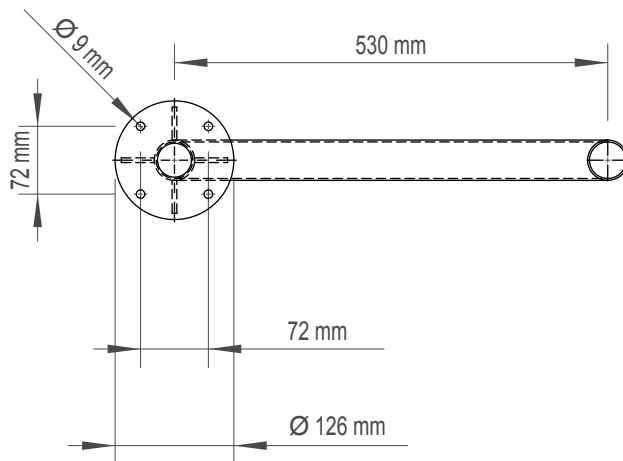

Roof Mount Bracket

Outdoor, White, Swan Neck, for Weather-Proof Housing

- Die-cast aluminium
- Color RAL 9016 traffic white
- Load rating 9 kg (19.84 lb)
- Weight 1.3 kg (2.87 lb)
- Suitable for indoor and outdoor installations

Mounting accessories

001116

Roof Mount Bracket

Swan neck, outdoor, white, for weather-proof housing

Roof Mount Bracket

Outdoor, White, Swan Neck, for Weather-Proof Housing

Technical Drawings

Fig. 1: Roof mount bracket