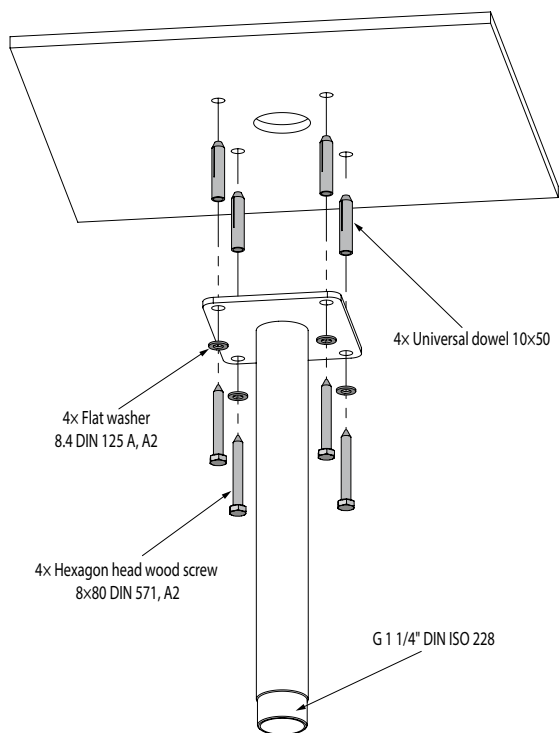

Ceiling Mount Bracket

Outdoor, White, for Weather-Proof Housing

- Steel
- Color RAL 9016 traffic white
- Load rating 10 kg (22lb)
- Weight 1.3kg (2.87 lb)
- Suitable for indoor and outdoor installations

Mounting accessories

001117

Ceiling Mount Bracket
Outdoor, white, for weather-proof housing

Compatible mounting accessories

001115

Mounting Plate
Outdoor, white,
for Wall Mount Bracket (surface mounting),
for Ceiling Mount Bracket (surface mounting),
for Junction Box DJB-115W (corner and pole mounting)

Ceiling Mount Bracket

Outdoor, White, for Weather-Proof Housing

Installation Examples

Fig. 1: In-wall wiring

Fig. 2: On-wall wiring

Technical Drawings

Fig. 3: Ceiling mount bracket