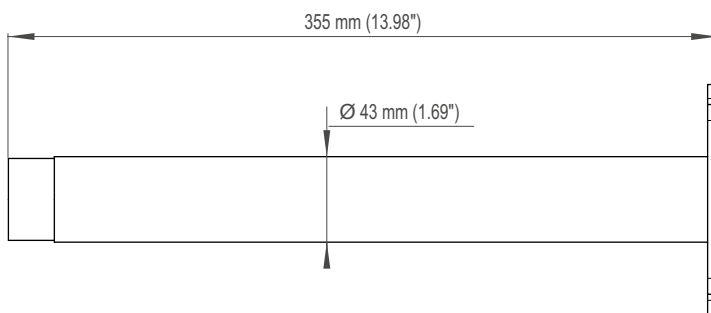

Ceiling Mount Bracket

Outdoor, White, for Weather-Proof Housing

- Steel
- Color RAL 9016 traffic white
- Load rating 10 kg (22lb)
- Weight 1.3kg (2.87 lb)
- Suitable for indoor and outdoor installations