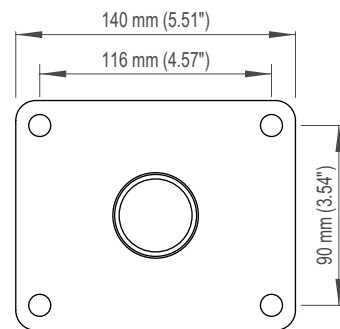

Ceiling Mount Bracket

Outdoor, White, for Weather-Proof Housing

- Steel
- Color RAL 9016 traffic white
- Load rating 10 kg (22lb)
- Weight 1.3kg (2.87 lb)
- Suitable for indoor and outdoor installations