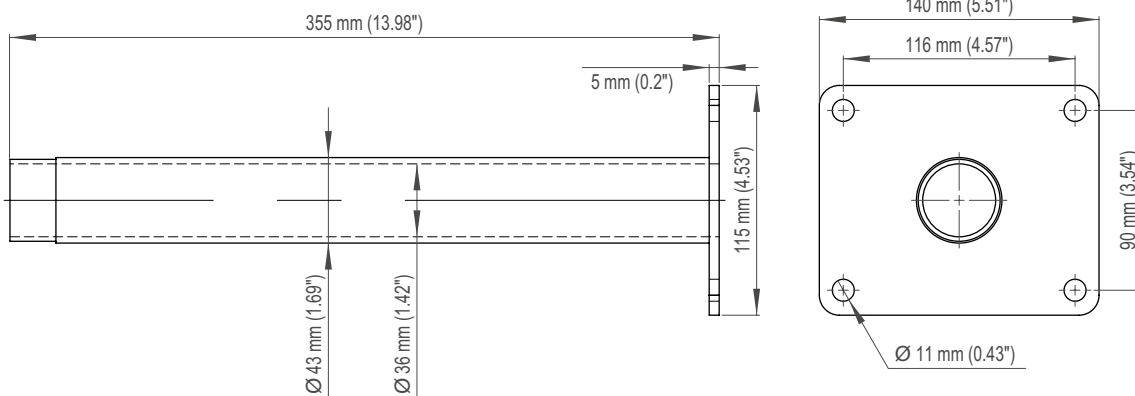

Ceiling Mount Bracket

Outdoor, White, for Weather-Proof Housing

- Steel
- Color RAL 9016 traffic white
- Load rating 10 kg (22lb)
- Weight 1.3kg (2.87 lb)
- Suitable for indoor and outdoor installations

Ceiling Mount Bracket

Outdoor, White, for Weather-Proof Housing

Installation Examples

Fig. 1: In-wall wiring

Fig. 2: On-wall wiring

Technical Drawings

Fig. 3: Ceiling mount bracket