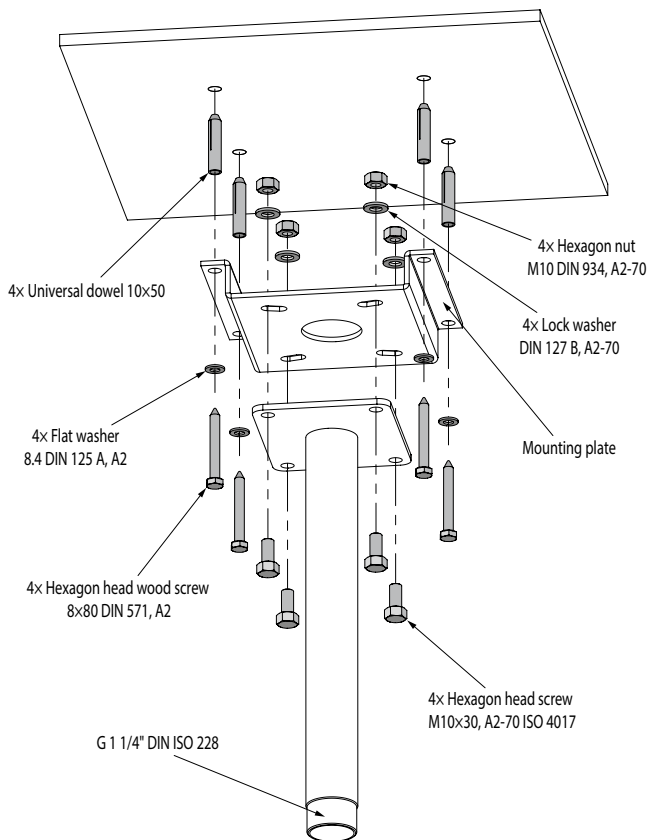

Ceiling Mount Bracket

Outdoor, White, for Weather-Proof Housing

- Steel
- Color RAL 9016 traffic white
- Load rating 10 kg (22lb)
- Weight 1.3kg (2.87 lb)
- Suitable for indoor and outdoor installations

Mounting accessories

001117

Ceiling Mount Bracket
Outdoor, white, for weather-proof housing

Compatible mounting accessories

001115

Mounting Plate
Outdoor, white,
for Wall Mount Bracket (surface mounting),
for Ceiling Mount Bracket (surface mounting),
for Junction Box DJB-115W (corner and pole mounting)

Ceiling Mount Bracket

Outdoor, White, for Weather-Proof Housing

Installation Examples

Fig. 1: In-wall wiring

Fig. 2: On-wall wiring

Technical Drawings

Fig. 3: Ceiling mount bracket